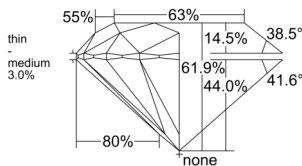

GIA®

FACSIMILE

GIA REPORT 2235508178

Verify this report at GIA.edu

GIA NATURAL DIAMOND DOSSIER®

February 12, 2025
GIA Report Number 2235508178
Shape and Cutting Style ..... Round Brilliant
Measurements ..... 5.44 - 5.50 x 3.39 mm

GRADING RESULTS

Carat Weight ..... 0.62 carat
Color Grade ..... K
Clarity Grade VS2
Cut Grade ..... Good

ADDITIONAL GRADING INFORMATION

Polish ..... Good
Symmetry ..... Good
Fluorescence ..... None
Clarity Characteristics ..... Cloud, Crystal
Inscription(s): GIA 2235508178

PROPORTIONS

Profile to actual proportions